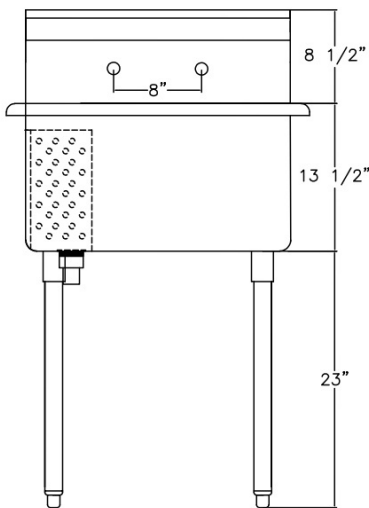

Sensi Pro Single Compartment Sink

24" x 24" Bowl Size

304 Stainless Steel

18 Gauge

8" on Center Faucet Holes

All Covered Corner Construction

Overflow Tube & Drain Assembly Included

Galvanized Legs 1 5/8" dia

Stainless Steel Adjustable Feet

TAYLOR GROUP

 RMT DISTRIBUTORS
ATLANTIC CANADA

Model No.

SP2424-1

OPTIONAL FAUCETS:

B-0231

B-0133-ADF12