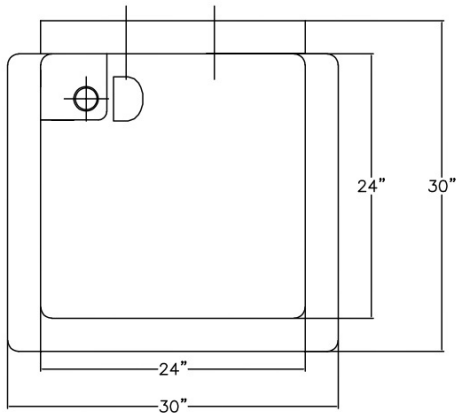

Sensi Pro Single Compartment Sink

24" x 24" Bowl Size

304 Stainless Steel

18 Gauge

8" on Center Faucet Holes

All Covered Corner Construction

Overflow Tube & Drain Assembly Included

Galvanized Legs 1 5/8" dia

Stainless Steel Adjustable Feet

TAYLOR GROUP

 RMT DISTRIBUTORS
ATLANTIC CANADA

Model No.

SP2424-1

OPTIONAL FAUCETS:

B-0231

B-0133-ADF12