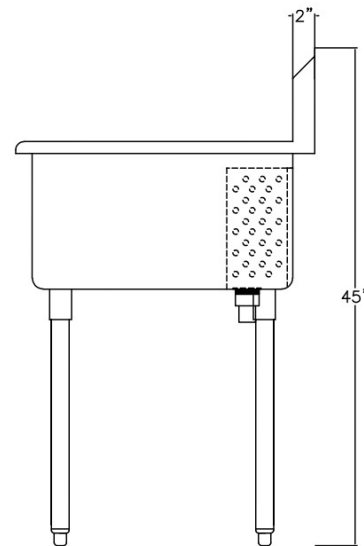

Sensi Pro Single Compartment Sink

24" x 24" Bowl Size

304 Stainless Steel

18 Gauge

8" on Center Faucet Holes

All Covered Corner Construction

Overflow Tube & Drain Assembly Included

Galvanized Legs 1 5/8" dia

Stainless Steel Adjustable Feet

TAYLOR GROUP

 RMT DISTRIBUTORS
ATLANTIC CANADA

Model No.

SP2424-1

OPTIONAL FAUCETS:

B-0231

B-0133-ADF12