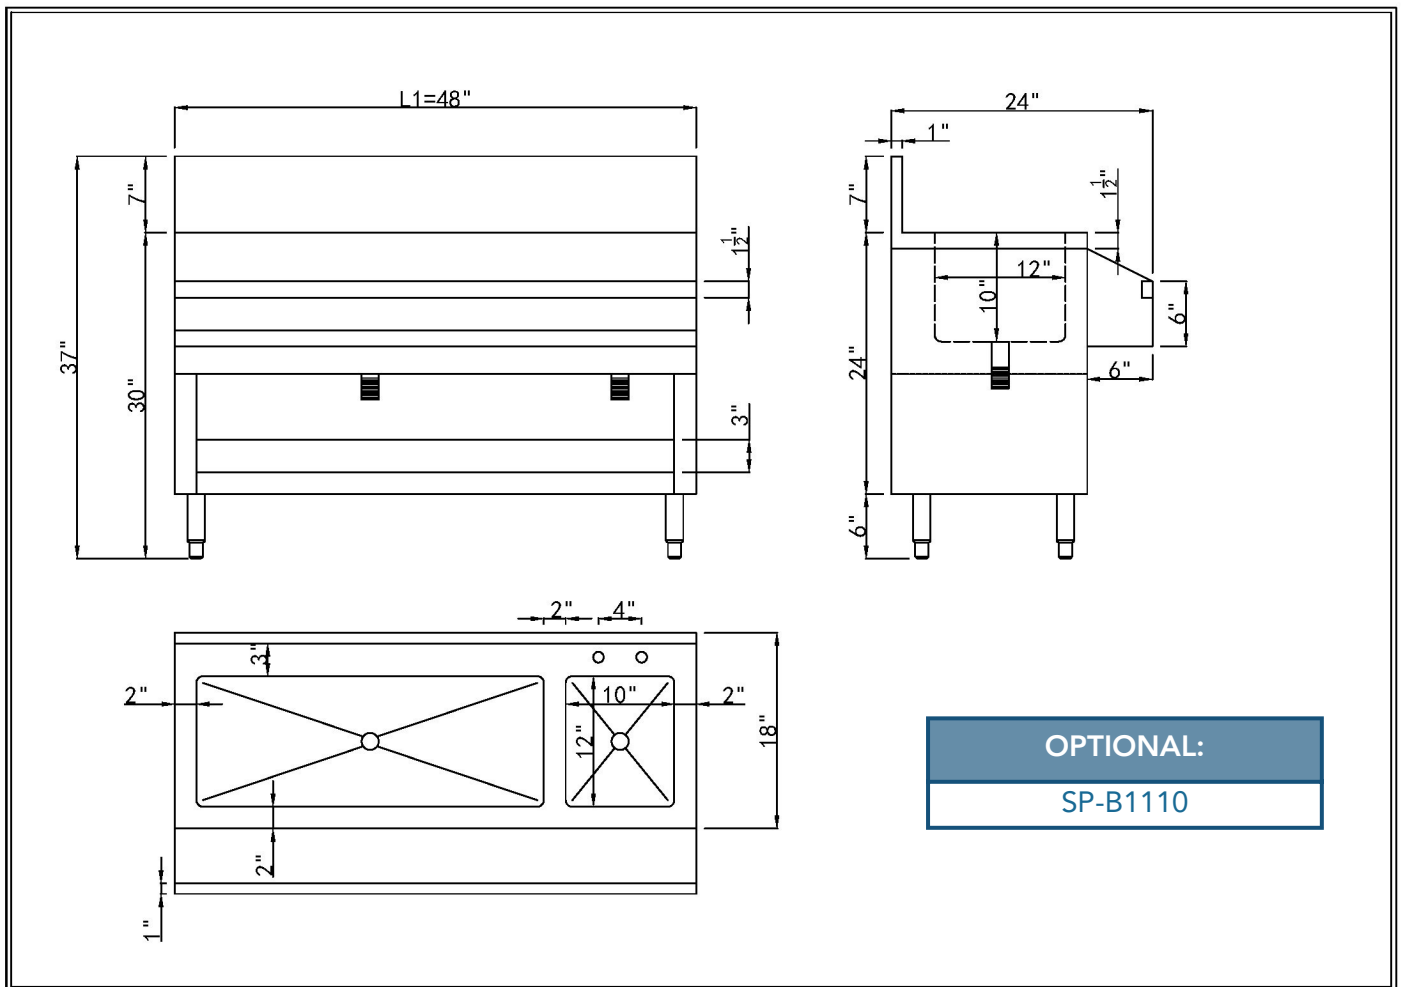

Sensi Pro Cocktail Mix Unit 48"

1 each 10" x 12" Bowl Size

Ice Bin

304 Stainless Steel

16 Gauge

4" on Center Faucet Holes

All Coved Corner Construction

Drain Assembly Included

Galvanized Legs 1 5/8" dia Stainless Steel

Adjustable Feet Stainless Steel Speed

Rail

TAYLOR GROUP

 RMT DISTRIBUTORS
ATLANTIC CANADA

Model No.	Dimensions A x B
SPCMU48	24" x 48"

OPTIONAL:
SP-B1110

SENSI PRO