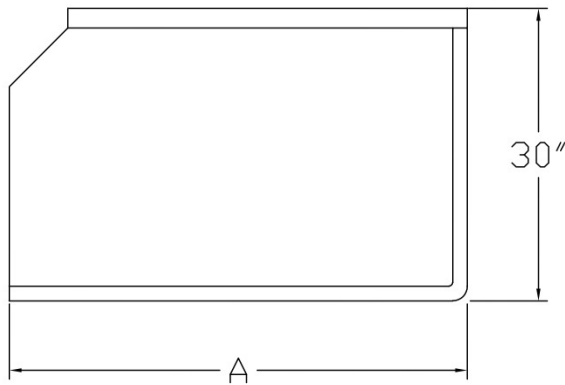

TAYLOR GROUP

RMT DISTRIBUTORS
ATLANTIC CANADA

Sensi Pro Clean Dish Table 48" Left or Right

304 Stainless Steel

18 Gauge

All Coved Corner Construction
Galvanized Legs 1 5/8" Diameter
Stainless Steel Adjustable Feet