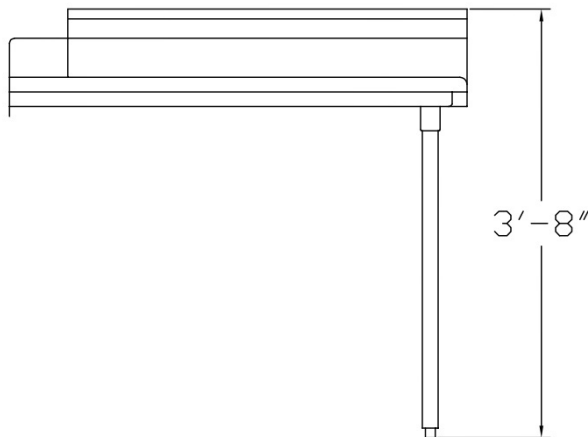

TAYLOR GROUP

RMT DISTRIBUTORS
ATLANTIC CANADA

Sensi Pro Clean Dish Table 48" Left or Right

304 Stainless Steel

18 Gauge

All Coved Corner Construction
Galvanized Legs 1 5/8" Diameter
Stainless Steel Adjustable Feet

Model No.

SPCDT48R/L

SENSI PRO

ECONOMIZE WITHOUT COMPROMISE