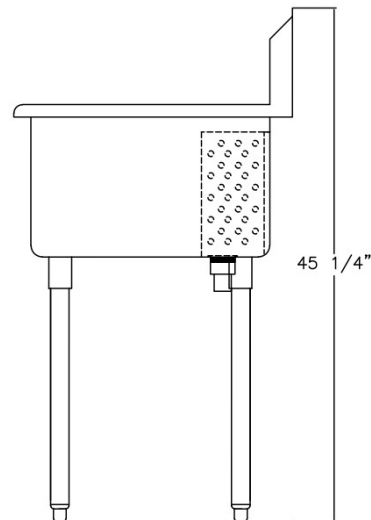

TAYLOR GROUP

 RMT DISTRIBUTORS
ATLANTIC CANADA

Sensi Pro Single Compartment Sink

18" x 21" Bowl Size

304 Stainless Steel

18 Gauge

8" on Center Faucet Holes

All Coved Corner Construction

Overflow Tube & Drain Assembly Included

Galvanized Legs 1 5/8" Dia

Stainless Steel Adjustable Feet

Model No.

SP1821-1

OPTIONAL FAUCETS:

B-0231

B-0133-ADF12