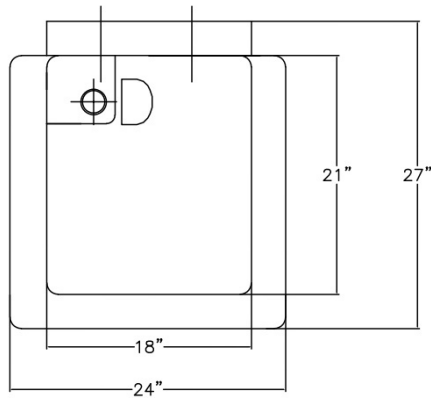

TAYLOR GROUP

 RMT DISTRIBUTORS
ATLANTIC CANADA

Sensi Pro Single Compartment Sink

18" x 21" Bowl Size

304 Stainless Steel

18 Gauge

8" on Center Faucet Holes

All Coved Corner Construction

Overflow Tube & Drain Assembly Included

Galvanized Legs 1 5/8" Dia

Stainless Steel Adjustable Feet

Model No.

SP1821-1

OPTIONAL FAUCETS:

B-0231

B-0133-ADF12