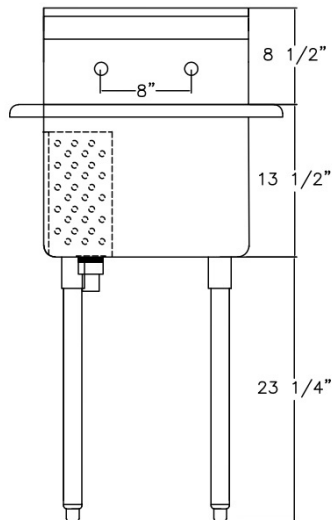

TAYLOR GROUP

 RMT DISTRIBUTORS
ATLANTIC CANADA

Sensi Pro Single Compartment Sink

18" x 21" Bowl Size

304 Stainless Steel

18 Gauge

8" on Center Faucet Holes

All Coved Corner Construction

Overflow Tube & Drain Assembly Included

Galvanized Legs 1 5/8" Dia

Stainless Steel Adjustable Feet

Model No.

SP1821-1

OPTIONAL FAUCETS:

B-0231

B-0133-ADF12