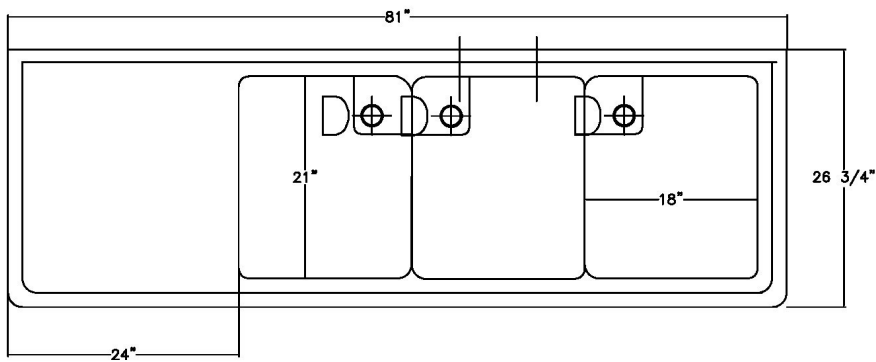

Sensi Pro Triple Compartment Sink With Left Drain Board

3 each 18" x 21" Bowl Size

Left 24" Drainboard

304 Stainless Steel

18 Gauge

8" on Center Faucet Holes

All Covered Corner Construction

Overflow Tubes & Drain Assemblies Included

Galvanized Legs 1 5/8" dia

Stainless Steel Adjustable Feet

TAYLOR GROUP

 RMT DISTRIBUTORS
ATLANTIC CANADA

Model No.

SP1821-3-L24

OPTIONAL FAUCETS:

B-0231