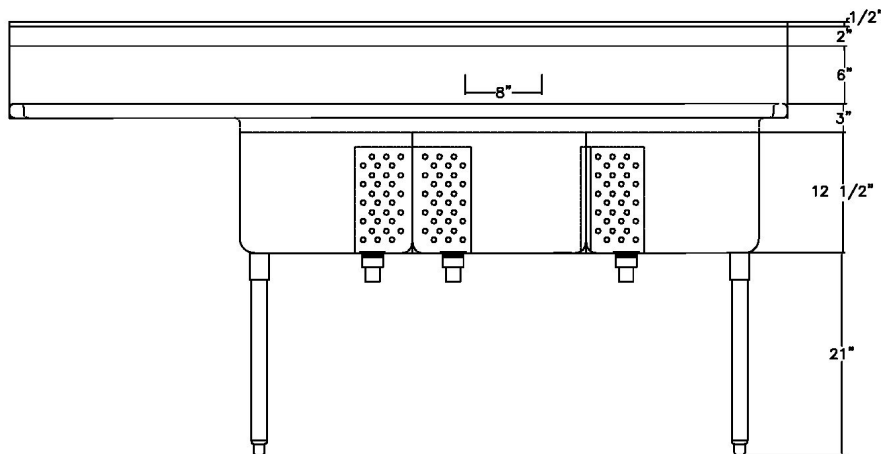

SENSI PRO

ECONOMIZE WITHOUT COMPROMISE