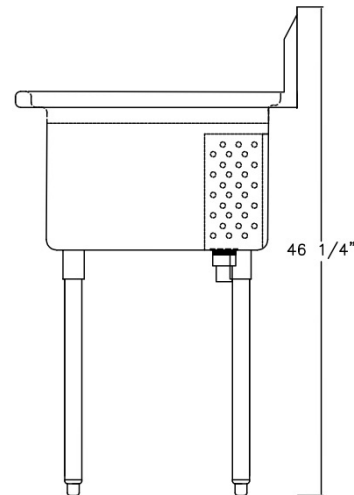

Sensi Pro Double Compartment Sink

2 each 18" x 21" Bowl Size
304 Stainless Steel
18 Gauge

8" on Center Faucet Holes

All Coved Corner Construction

Overflow Tubes & Drain Assemblies Included

Galvanized Legs 1 5/8" dia
Stainless Steel Adjustable Feet

TAYLOR GROUP

 RMT DISTRIBUTORS
ATLANTIC CANADA

Model No.

SP1821-2

OPTIONAL FAUCETS:

B-0231

B-0133-ADF12

SENSI PRO