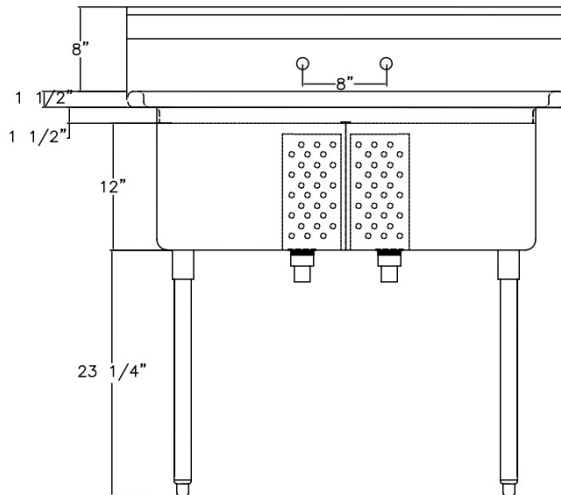

Sensi Pro Double Compartment Sink

2 each 18" x 21" Bowl Size
304 Stainless Steel
18 Gauge

8" on Center Faucet Holes

All Coved Corner Construction

Overflow Tubes & Drain Assemblies Included

Galvanized Legs 1 5/8" dia
Stainless Steel Adjustable Feet

TAYLOR GROUP

 RMT DISTRIBUTORS
ATLANTIC CANADA

Model No.

SP1821-2

OPTIONAL FAUCETS:

B-0231

B-0133-ADF12

SENSI PRO