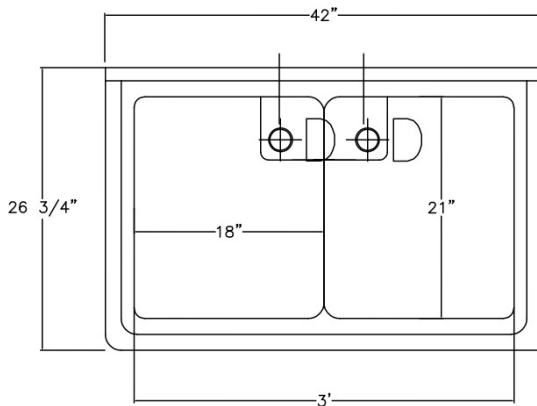

Sensi Pro Double Compartment Sink

2 each 18" x 21" Bowl Size
304 Stainless Steel
18 Gauge

8" on Center Faucet Holes

All Coved Corner Construction

Overflow Tubes & Drain Assemblies Included

Galvanized Legs 1 5/8" dia
Stainless Steel Adjustable Feet

TAYLOR GROUP

 RMT DISTRIBUTORS
ATLANTIC CANADA

Model No.

SP1821-2

OPTIONAL FAUCETS:

B-0231

B-0133-ADF12

SENSI PRO