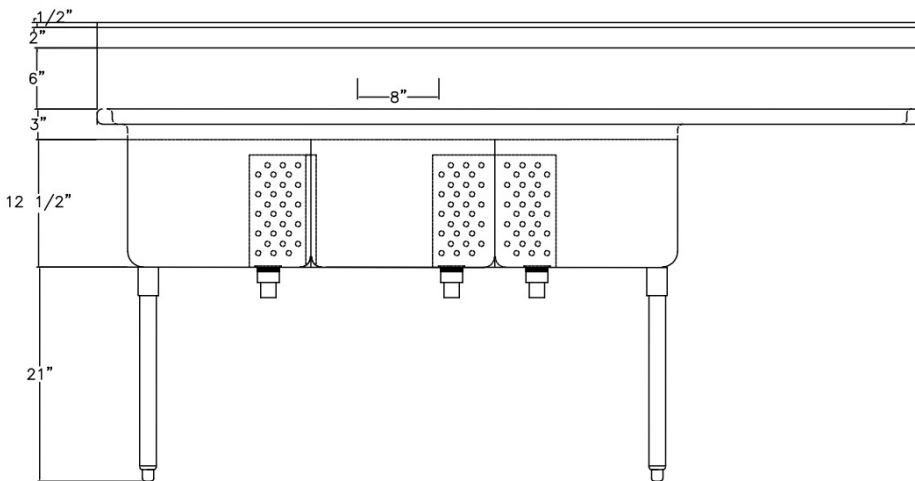

Sensi Pro Triple Compartment Sink With Right Drain Board

3 each 18" x 21" Bowl Size
Right 24" Drainboard
304 Stainless Steel
18 Gauge

8" on Center Faucet Holes

All Covered Corner Construction

Overflow Tubes & Drain Assemblies Included

Galvanized Legs 1 5/8" dia

Stainless Steel Adjustable Feet

TAYLOR GROUP

 RMT DISTRIBUTORS
ATLANTIC CANADA

Model No.
SP1821-3-R24

OPTIONAL FAUCETS:
B-0231
B-0133-ADF12

SENSI PRO

ECONOMIZE WITHOUT COMPROMISE