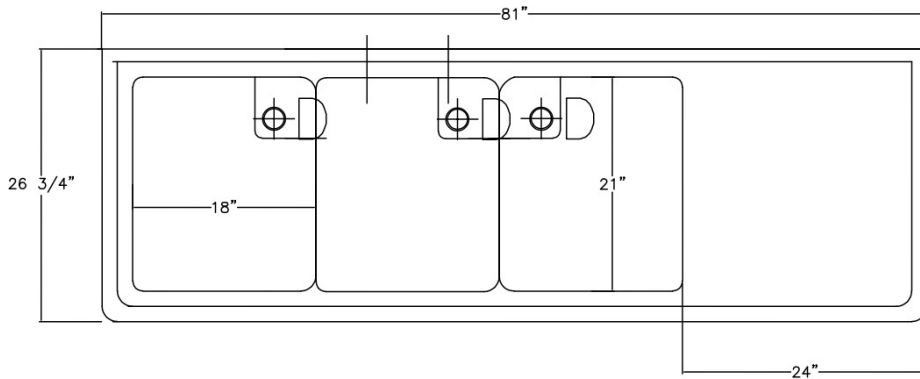

Sensi Pro Triple Compartment Sink With Right Drain Board

3 each 18" x 21" Bowl Size
Right 24" Drainboard
304 Stainless Steel
18 Gauge

8" on Center Faucet Holes

All Covered Corner Construction

Overflow Tubes & Drain Assemblies Included

Galvanized Legs 1 5/8" dia

Stainless Steel Adjustable Feet

TAYLOR GROUP

 RMT DISTRIBUTORS
ATLANTIC CANADA

Model No.
SP1821-3-R24

OPTIONAL FAUCETS:
B-0231
B-0133-ADF12

SENSI PRO

ECONOMIZE WITHOUT COMPROMISE