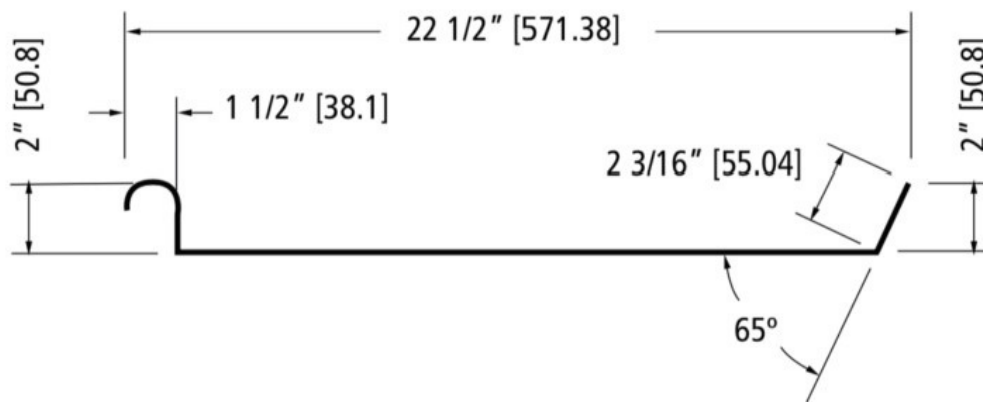

# Sensi Pro Dish Table Sorting Rack

Dishtable Sorting Rack  
Wall Mount  
22.5" Deep  
Includes (2) solid end brackets  
& drip tube  
Bull Nose Construction  
solid stainless steel construction

# TAYLOR GROUP

RMT DISTRIBUTORS  
ATLANTIC CANADA

Model No.	Dimensions A x B
SP21SDR	21"W x 22.5"D
SP42SDR	42"W x 22.5"D

Dish Rack Section View