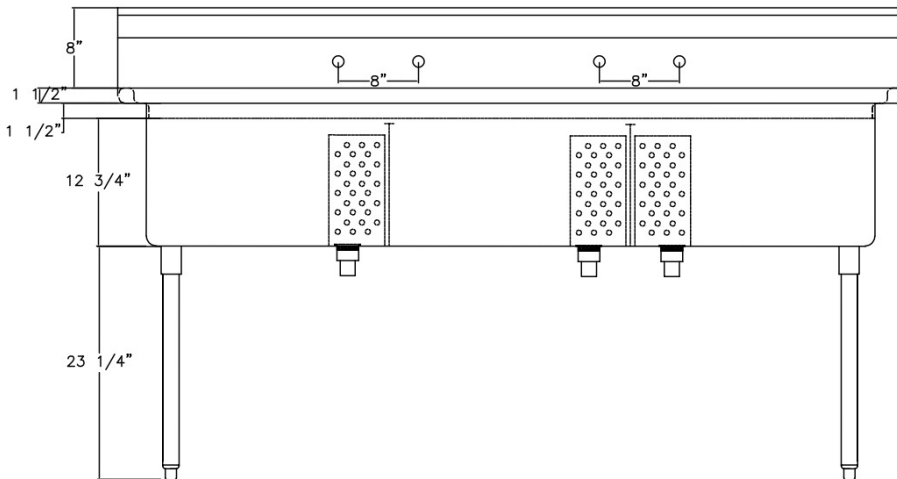

Sensi Pro Triple Compartment Sink

3 each 24" x 24" Bowl Size
304 Stainless Steel
18 Gauge

8" on Center Faucet Holes
All Covered Corner Construction
Overflow Tube & Drain Assembly Included
Galvanized Legs 1 5/8" dia
Stainless Steel Adjustable Feet

TAYLOR GROUP

 RMT DISTRIBUTORS
ATLANTIC CANADA

Model No.
SP2424-3

OPTIONAL FAUCETS:
B-0231
B-0133-ADF12

SENSI PRO

ECONOMIZE WITHOUT COMPROMISE