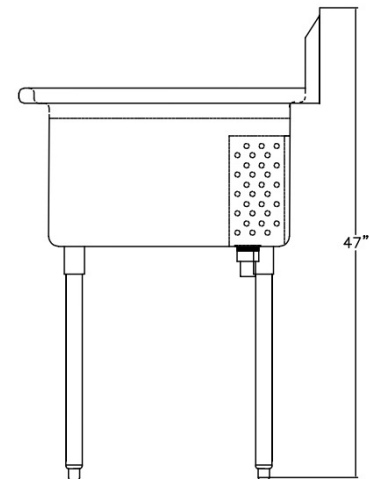

Sensi Pro Triple Compartment Sink

3 each 24" x 24" Bowl Size
304 Stainless Steel
18 Gauge

8" on Center Faucet Holes
All Covered Corner Construction
Overflow Tube & Drain Assembly Included
Galvanized Legs 1 5/8" dia
Stainless Steel Adjustable Feet

TAYLOR GROUP

 RMT DISTRIBUTORS
ATLANTIC CANADA

Model No.
SP2424-3

OPTIONAL FAUCETS:
B-0231
B-0133-ADF12

SENSI PRO

ECONOMIZE WITHOUT COMPROMISE