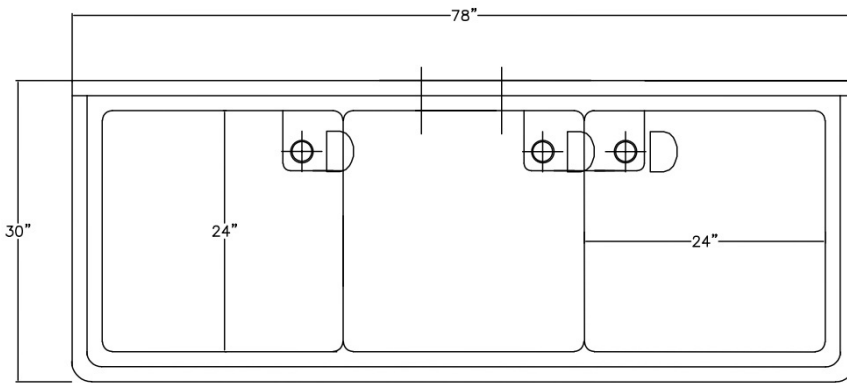

Sensi Pro Triple Compartment Sink

3 each 24" x 24" Bowl Size
304 Stainless Steel
18 Gauge

8" on Center Faucet Holes
All Covered Corner Construction
Overflow Tube & Drain Assembly Included
Galvanized Legs 1 5/8" dia
Stainless Steel Adjustable Feet

TAYLOR GROUP

 RMT DISTRIBUTORS
ATLANTIC CANADA

Model No.
SP2424-3

OPTIONAL FAUCETS:
B-0231
B-0133-ADF12

SENSI PRO

ECONOMIZE WITHOUT COMPROMISE