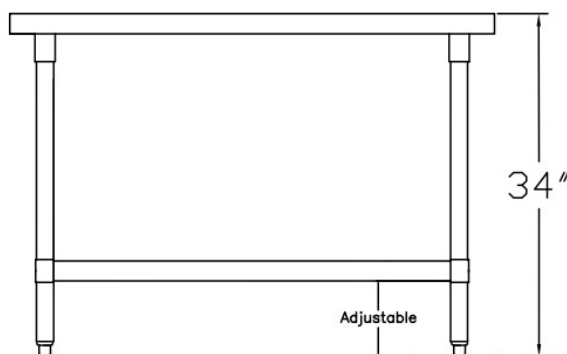

## Sensi Pro Stainless Steel Work Tables

430 Stainless Steel  
34" Work Table Height  
Heavy Duty Undershelf Gussets  
Stainless Steel Adjustable Bullet Feet

Model No.	Dimensions A x B
SP2424WT	24" X 24"
SP2436WT	24" X 36"
SP2448WT	24" X 48"
SP2460WT	24" X 60"
SP2472WT	24" X 72"
SP2496WT	24" X 96"
SP3015WT	30" X 15"
SP3024WT	30" X 24"
SP3030WT	30" X 30"
SP3036WT	30" X 36"
SP3048WT	30" X 48"
SP3060WT	30" X 60"
SP3072WT	30" X 72"
SP3096WT	30" X 96"

Optional Accessories	
SPTCS	Caster Set
Extra Undershelf	
SP3030US	30" x 30"
SP3036US	30" x 36"
SP3048US	30" x 48"
SP3060US	30" x 60"
SP3072US	30" x 72"