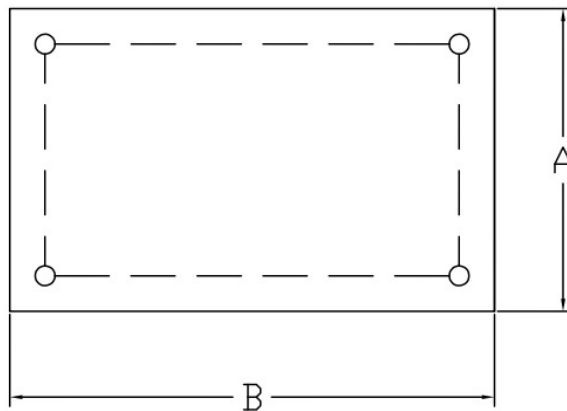

## Sensi Pro Stainless Steel Work Tables

430 Stainless Steel  
34" Work Table Height  
Heavy Duty Undershelf Gussets  
Stainless Steel Adjustable Bullet Feet

Model No.	Dimensions A x B
SP2424WT	24" X 24"
SP2436WT	24" X 36"
SP2448WT	24" X 48"
SP2460WT	24" X 60"
SP2472WT	24" X 72"
SP2496WT	24" X 96"
SP3015WT	30" X 15"
SP3024WT	30" X 24"
SP3030WT	30" X 30"
SP3036WT	30" X 36"
SP3048WT	30" X 48"
SP3060WT	30" X 60"
SP3072WT	30" X 72"
SP3096WT	30" X 96"

Optional Accessories	
SPTCS	Caster Set
Extra Undershelf	
SP3030US	30" x 30"
SP3036US	30" x 36"
SP3048US	30" x 48"
SP3060US	30" x 60"
SP3072US	30" x 72"