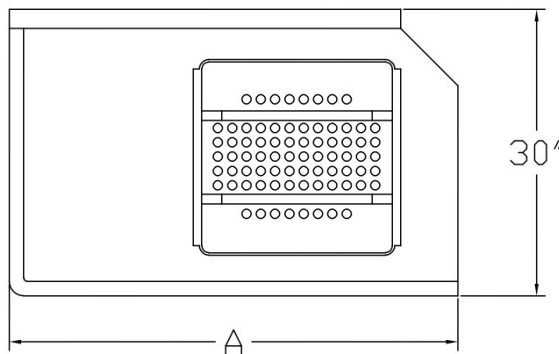

TAYLOR GROUP

RMT DISTRIBUTORS
ATLANTIC CANADA

Option: T&S Brass
B-0133-ADF12

Sensi Pro Soiled Dish Table 48" Left or Right

304 Stainless Steel
18 Gauge

All Covered Corner Construction
Drain Assembly Included
Removable Basket Included
Galvanized Legs 1 5/8" Diameter
Stainless Steel Adjustable Feet

Model No.
SPCDT48R/L

SENSI PRO

ECONOMIZE WITHOUT COMPROMISE