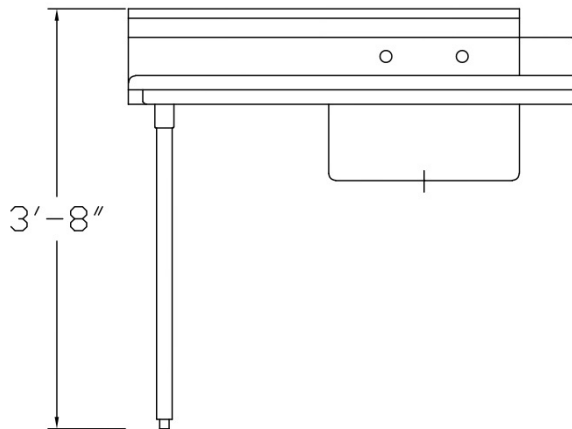

TAYLOR GROUP

RMT DISTRIBUTORS
ATLANTIC CANADA

Option: T&S Brass
B-0133-ADF12

Sensi Pro Soiled Dish Table 48" Left or Right

304 Stainless Steel
18 Gauge

All Covered Corner Construction
Drain Assembly Included
Removable Basket Included
Galvanized Legs 1 5/8" Diameter
Stainless Steel Adjustable Feet

Model No.
SPCDT48R/L

SENSI PRO

ECONOMIZE WITHOUT COMPROMISE