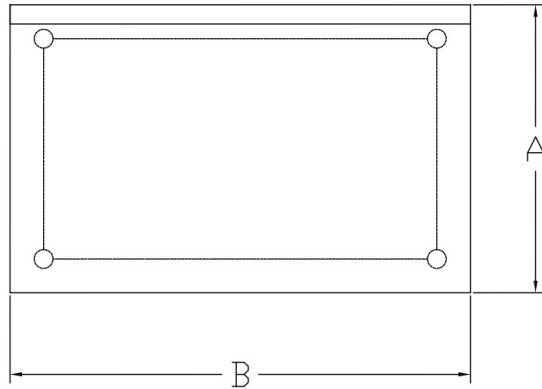

## Sensi Pro Stainless Steel Work Tables with Backsplash

430 Stainless Steel  
34" Work Table Height  
Heavy Duty Undershelf Gussets  
4" Backsplash  
Stainless Steel Adjustable Bullet Feet

Model No.	Dimensions A x B
SP3030WT-4	30" x 30"
SP3036WT-4	30" x 36"
SP3048WT-4	30" x 48"
SP3060WT-4	30" x 60"
SP3072WT-4	30" x 72"

Optional Accessories	
SPTCS	Caster Set
Extra Undershelf	
SP3030US	30" x 30"
SP3036US	30" x 36"
SP3048US	30" x 48"
SP3060US	30" x 60"
SP3072US	30" x 72"

**SENSI PRO**  
ECONOMIZE WITHOUT COMPROMISE