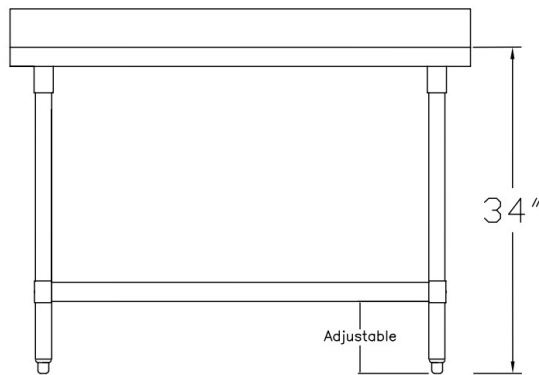

## Sensi Pro Stainless Steel Work Tables with Backsplash

430 Stainless Steel  
34" Work Table Height  
Heavy Duty Undershelf Gussets  
4" Backsplash  
Stainless Steel Adjustable Bullet Feet

Model No.	Dimensions A x B
SP3030WT-4	30" x 30"
SP3036WT-4	30" x 36"
SP3048WT-4	30" x 48"
SP3060WT-4	30" x 60"
SP3072WT-4	30" x 72"

Optional Accessories	
SPTCS	Caster Set
Extra Undershelf	
SP3030US	30" x 30"
SP3036US	30" x 36"
SP3048US	30" x 48"
SP3060US	30" x 60"
SP3072US	30" x 72"

**SENSI PRO**  
ECONOMIZE WITHOUT COMPROMISE