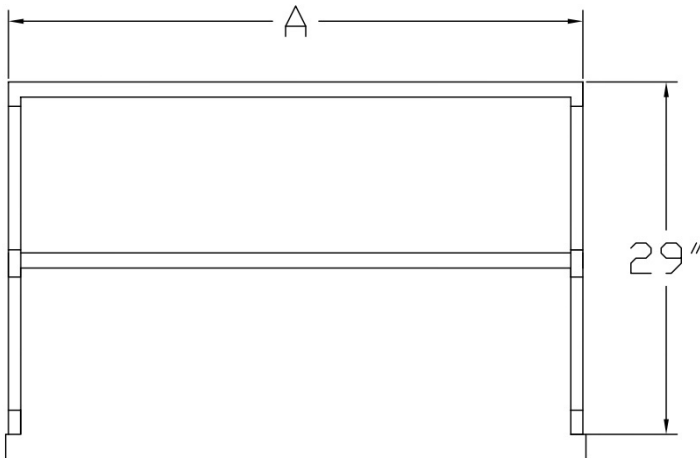

Sensi Pro Overshelves

TAYLOR GROUP

RMT DISTRIBUTORS
ATLANTIC CANADA

304 Stainless Steel
18 Gauge
Mounting Hardware Incl

Model No.	Dimensions A x B
SP48OS	12" x 48"
SP60OS	12" x 60"
SP72OS	12" x 72"

SENSI PRO