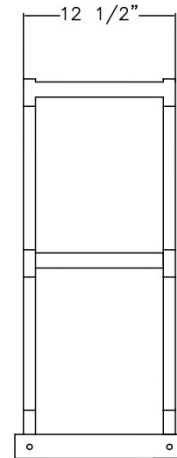

Sensi Pro Overshelves

TAYLOR GROUP

RMT DISTRIBUTORS
ATLANTIC CANADA

304 Stainless Steel
18 Gauge
Mounting Hardware Incl

Model No.	Dimensions A x B
SP48OS	12" x 48"
SP60OS	12" x 60"
SP72OS	12" x 72"

SENSI PRO