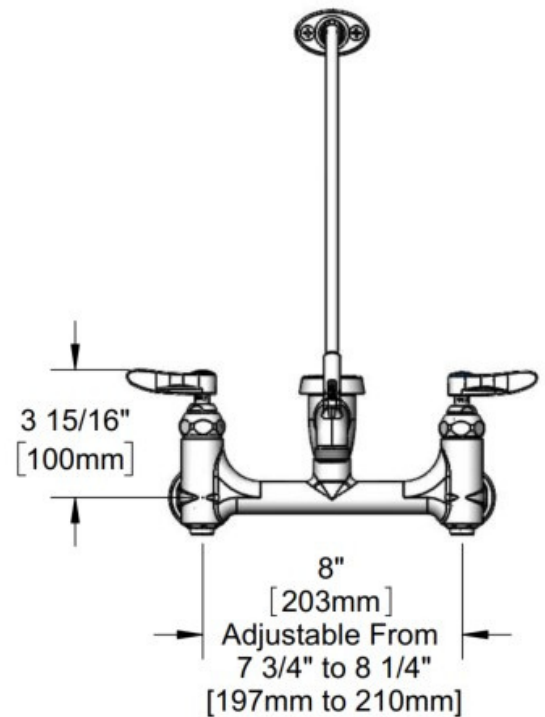

Sensi Pro Mop Sink

1 each 16" x 20" Bowl Size

304 Stainless Steel

16 Gauge

All Coved Corner Construction

3.5 Center Drain

Floor Mount

TAYLOR GROUP

RMT DISTRIBUTORS
ATLANTIC CANADA

Model No.	Dimensions A x B
SP1620MS	16" x 20"

OPTIONAL:
SP-B0665-BSTP

SENSI PRO

ECONOMIZE WITHOUT COMPROMISE