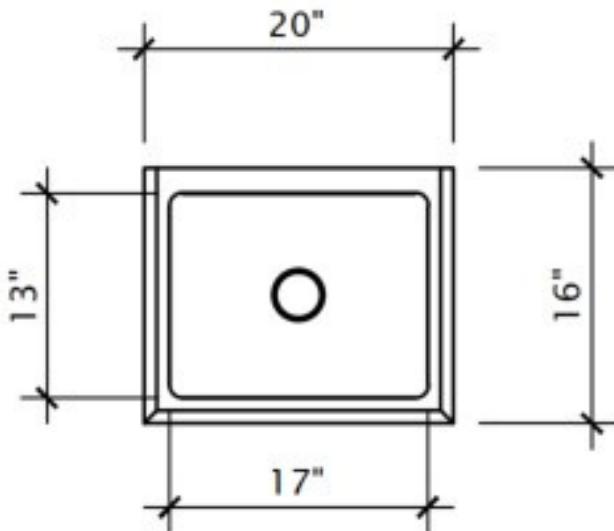

Sensi Pro Mop Sink

1 each 16" x 20" Bowl Size

304 Stainless Steel

16 Gauge

All Coved Corner Construction

3.5 Center Drain

Floor Mount

TAYLOR GROUP

RMT DISTRIBUTORS
ATLANTIC CANADA

Model No.	Dimensions A x B
SP1620MS	16" x 20"

OPTIONAL:
SP-B0665-BSTP

SENSI PRO

ECONOMIZE WITHOUT COMPROMISE