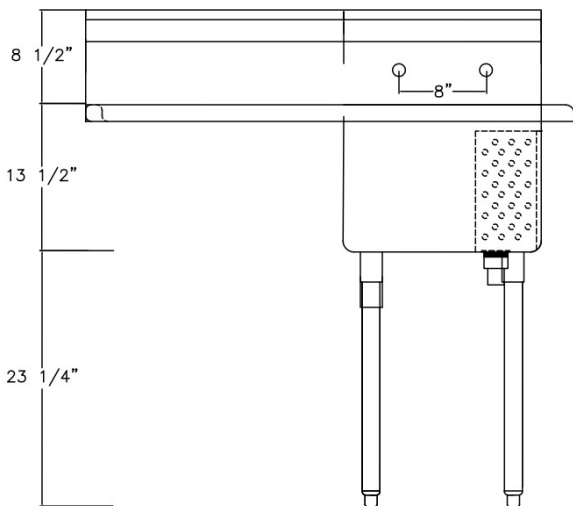

# Sensi Pro Single Compartment Sink Left Drain Board

18" x 21" Bowl Size  
Left 24" Drainboard  
304 Stainless Steel  
18 Gauge

8" on Center Faucet Holes

All Coved Corner Construction

Overflow Tube & Drain Assembly Included

Galvanized Legs 1 5/8" dia

Stainless Steel Adjustable Feet

# TAYLOR GROUP

 RMT DISTRIBUTORS  
ATLANTIC CANADA

Model No.
SP1821-1-L24

OPTIONAL FAUCETS:
B-0231
B-0133-ADF12