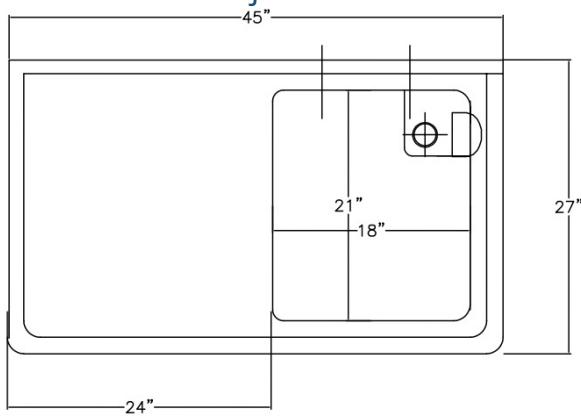

# Sensi Pro Single Compartment Sink Left Drain Board

18" x 21" Bowl Size  
Left 24" Drainboard  
304 Stainless Steel  
18 Gauge

8" on Center Faucet Holes

All Coved Corner Construction

Overflow Tube & Drain Assembly Included

Galvanized Legs 1 5/8" dia

Stainless Steel Adjustable Feet

# TAYLOR GROUP

 RMT DISTRIBUTORS  
ATLANTIC CANADA

Model No.
SP1821-1-L24

OPTIONAL FAUCETS:
B-0231
B-0133-ADF12