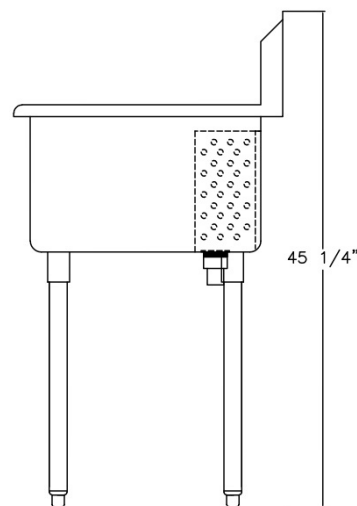

# Sensi Pro Single Compartment Sink Left Drain Board

18" x 21" Bowl Size  
Left 24" Drainboard  
304 Stainless Steel  
18 Gauge

8" on Center Faucet Holes

All Coved Corner Construction

Overflow Tube & Drain Assembly Included

Galvanized Legs 1 5/8" dia

Stainless Steel Adjustable Feet

# TAYLOR GROUP

 RMT DISTRIBUTORS  
ATLANTIC CANADA

Model No.
SP1821-1-L24

OPTIONAL FAUCETS:
B-0231
B-0133-ADF12