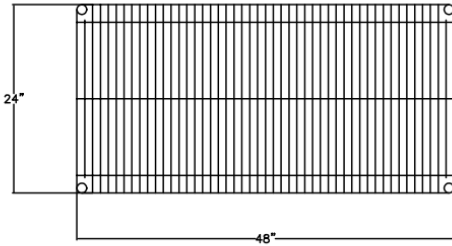

RMT DISTRIBUTORS
ATLANTIC CANADA

OPTIONAL:
SP5G Caster Set

Model No.	Dimensions A x B
SP1436S	14" x 36"
SP1448S	14" x 48"
SP1830S	18" x 30"
SP1836S	18" x 36"
SP1842S	18" x 42"
SP1848S	18" x 48"
SP1854S	18" x 54"
SP1860S	18" x 60"
SP1872S	18" x 72"
SP2136S	21" x 36"
SP2148S	21" x 48"
SP2160S	21" x 60"
SP2172S	21" x 72"
SP2430S	24" x 30"
SP2436S	24" x 36"
SP2442S	24" x 42"
SP2448S	24" x 48"
SP2454S	24" x 54"
SP2460S	24" x 60"
SP2472S	24" x 72"
Posts SensiSeal	
SP54S	54"
SP60S	60"
SP72S	72"
SP84S	84"
Caster Posts please order SPMXXS	