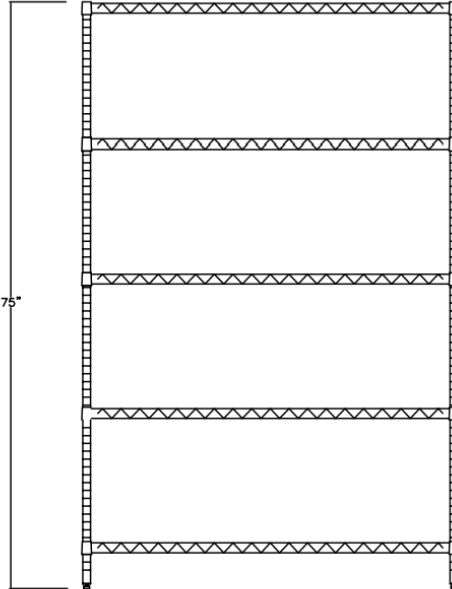

RMT DISTRIBUTORS
ATLANTIC CANADA

OPTIONAL:
SP5G Caster Set

Model No.	Dimensions A x B
SP1436S	14" x 36"
SP1448S	14" x 48"
SP1830S	18" x 30"
SP1836S	18" x 36"
SP1842S	18" x 42"
SP1848S	18" x 48"
SP1854S	18" x 54"
SP1860S	18" x 60"
SP1872S	18" x 72"
SP2136S	21" x 36"
SP2148S	21" x 48"
SP2160S	21" x 60"
SP2172S	21" x 72"
SP2430S	24" x 30"
SP2436S	24" x 36"
SP2442S	24" x 42"
SP2448S	24" x 48"
SP2454S	24" x 54"
SP2460S	24" x 60"
SP2472S	24" x 72"
Posts SensiSeal	
SP54S	54"
SP60S	60"
SP72S	72"
SP84S	84"
Caster Posts please order SPMXXS	