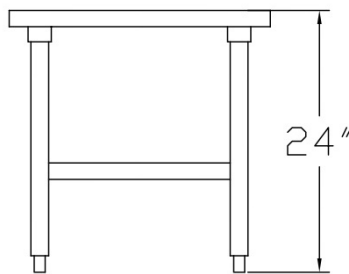

# Sensi Pro Equipment Stands

304 Stainless Steel  
18 Gauge

Galvanized Adjustable Under Shelf  
Galvanized Legs 1 5/8" Diameter  
Stainless Steel Adjustable Feet  
Aluminum Corner Gussets

# TAYLOR GROUP

 RMT DISTRIBUTORS  
ATLANTIC CANADA

Model No.	Dimensions A x B
SP3024ES	30" x 24"
SP3036ES	30" x 36"
SP3048ES	30" x 48"

<b>OPTION:</b>
SPTCS caster set