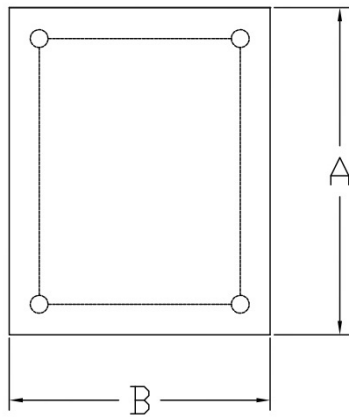

# Sensi Pro Equipment Stands

304 Stainless Steel  
18 Gauge

Galvanized Adjustable Under Shelf  
Galvanized Legs 1 5/8" Diameter  
Stainless Steel Adjustable Feet  
Aluminum Corner Gussets

# TAYLOR GROUP

 RMT DISTRIBUTORS  
ATLANTIC CANADA

Model No.	Dimensions A x B
SP3024ES	30" x 24"
SP3036ES	30" x 36"
SP3048ES	30" x 48"

<b>OPTION:</b>
SPTCS caster set