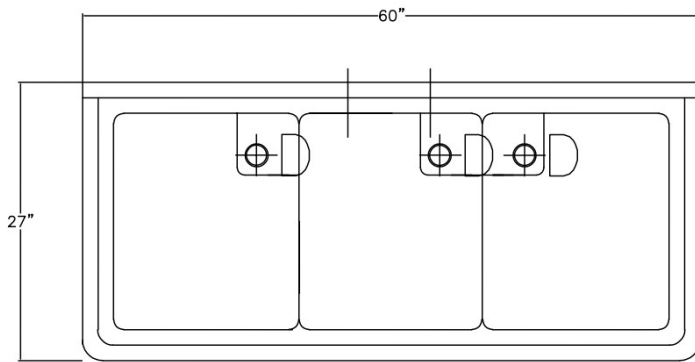

Sensi Pro Triple Compartment Sink

3 each 18" x 21" Bowl Size
304 Stainless Steel
18 Gauge

8" on Center Faucet Holes

All Covered Corner Construction

Overflow Tubes & Drain Assemblies Included

Galvanized Legs 1 5/8" dia

Stainless Steel Adjustable Feet

TAYLOR GROUP

 RMT DISTRIBUTORS
ATLANTIC CANADA

Model No.

SP1821-3

OPTIONAL FAUCETS:

B-0231

B-0133-ADF12