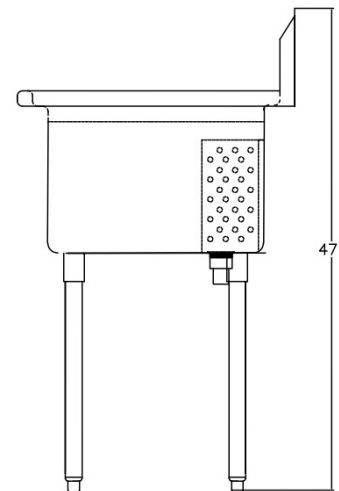

Sensi Pro Triple Compartment Sink

3 each 18" x 21" Bowl Size
304 Stainless Steel
18 Gauge

8" on Center Faucet Holes

All Covered Corner Construction

Overflow Tubes & Drain Assemblies Included

Galvanized Legs 1 5/8" dia

Stainless Steel Adjustable Feet

TAYLOR GROUP

 RMT DISTRIBUTORS
ATLANTIC CANADA

Model No.

SP1821-3

OPTIONAL FAUCETS:

B-0231

B-0133-ADF12