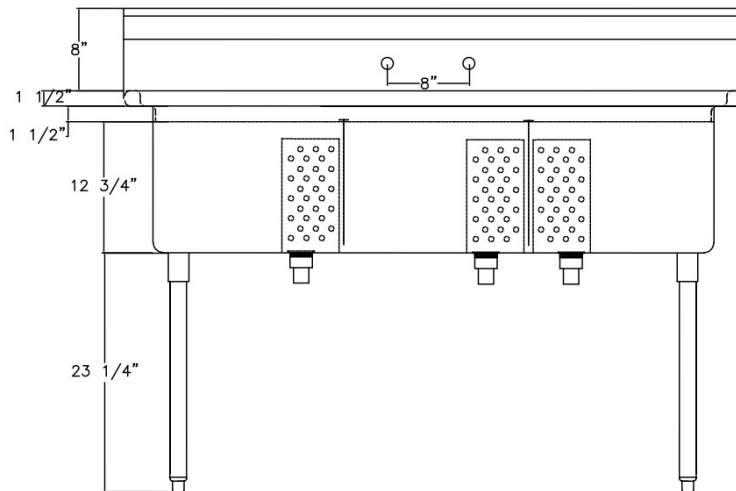

Sensi Pro Triple Compartment Sink

3 each 18" x 21" Bowl Size
304 Stainless Steel
18 Gauge

8" on Center Faucet Holes

All Covered Corner Construction

Overflow Tubes & Drain Assemblies Included

Galvanized Legs 1 5/8" dia

Stainless Steel Adjustable Feet

TAYLOR GROUP

 RMT DISTRIBUTORS
ATLANTIC CANADA

Model No.

SP1821-3

OPTIONAL FAUCETS:

B-0231

B-0133-ADF12