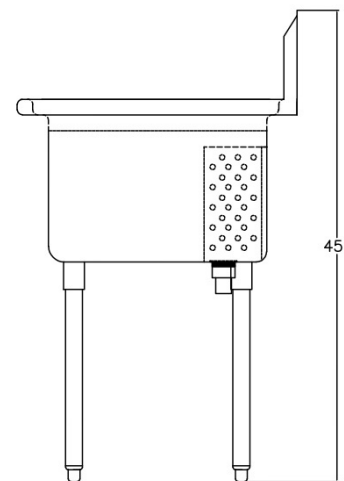

SENSI PRO

ECONOMIZE WITHOUT COMPROMISE