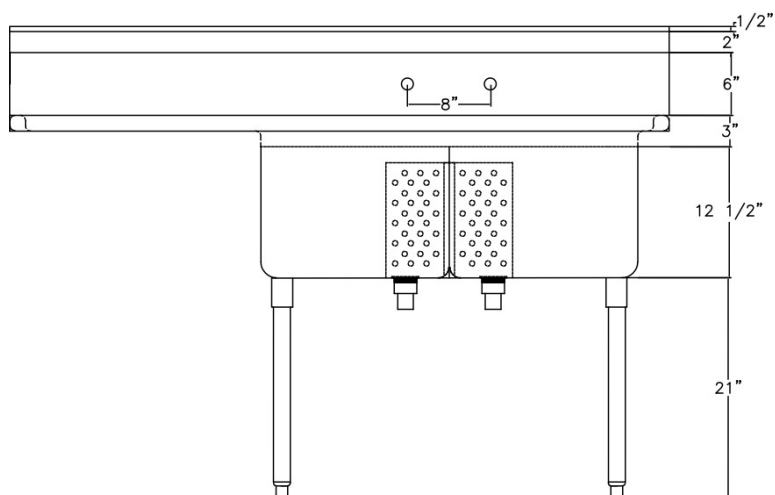

SENSI PRO

ECONOMIZE WITHOUT COMPROMISE