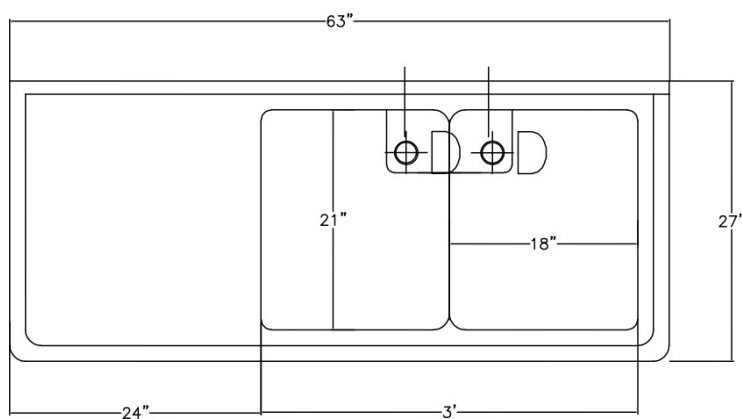

Sensi Pro Double Compartment Sink With Left Drain Board

2 each 18" x 21" Bowl Size

Left 24" Drain Board

304 Stainless Steel

18 Gauge

8" on Center Faucet Holes

All Covered Corner Construction

Overflow Tubes & Drain Assemblies Included

Galvanized Legs 1 5/8" dia

Stainless Steel Adjustable Feet

TAYLOR GROUP

 RMT DISTRIBUTORS
ATLANTIC CANADA

Model No.

SP1821-2- L24

OPTIONAL FAUCETS:

B-0231