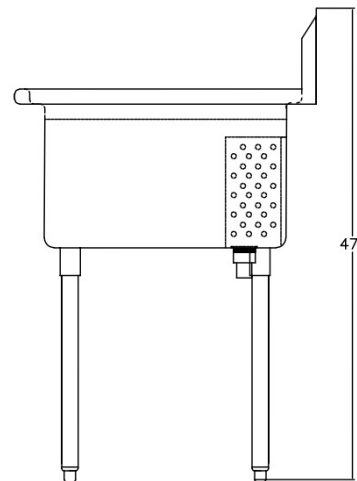

# Sensi Pro Double Compartment Sink

2 each 24" x 24" Bowl Size  
304 Stainless Steel  
18 Gauge

8" on Center Faucet Holes

All Coved Corner Construction

Overflow Tube & Drain Assembly Included

Galvanized Legs 1 5/8" dia

# TAYLOR GROUP

 RMT DISTRIBUTORS  
ATLANTIC CANADA

Model No.

SP2424-2

OPTIONAL FAUCETS:

B-0231

B-0133-ADF12