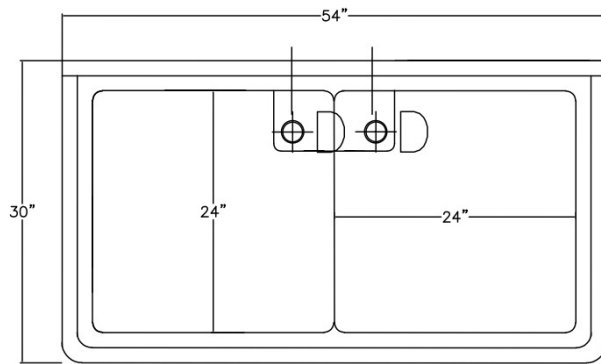

# Sensi Pro Double Compartment Sink

2 each 24" x 24" Bowl Size  
304 Stainless Steel  
18 Gauge

8" on Center Faucet Holes

All Coved Corner Construction

Overflow Tube & Drain Assembly Included

Galvanized Legs 1 5/8" dia

# TAYLOR GROUP

 RMT DISTRIBUTORS  
ATLANTIC CANADA

Model No.

SP2424-2

OPTIONAL FAUCETS:

B-0231

B-0133-ADF12