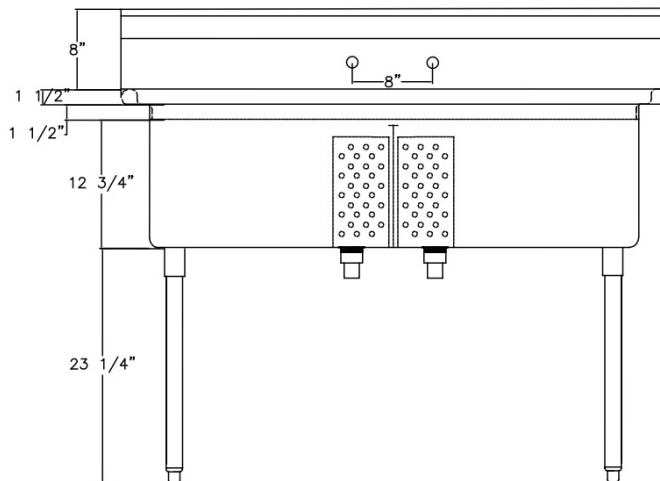

# Sensi Pro Double Compartment Sink

2 each 24" x 24" Bowl Size  
304 Stainless Steel  
18 Gauge

8" on Center Faucet Holes

All Coved Corner Construction

Overflow Tube & Drain Assembly Included

Galvanized Legs 1 5/8" dia

# TAYLOR GROUP

 RMT DISTRIBUTORS  
ATLANTIC CANADA

Model No.

SP2424-2

OPTIONAL FAUCETS:

B-0231

B-0133-ADF12