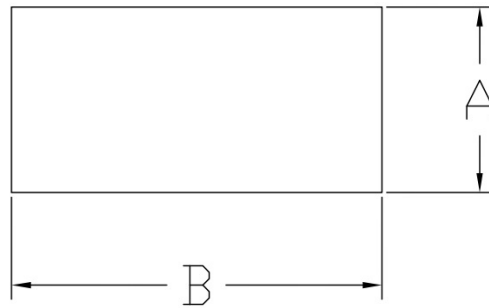

## Sensi Pro Wall Shelves

304 Stainless Steel  
18 Gauge  
Mounting Brackets Incl  
Mounting Hardware Incl

Model No.	Dimensions A x B
SPWS-24	14" x 24"
SPWS-36	14" x 36"
SPWS-48	14" x 48"
SPWS-60	14" x 60"