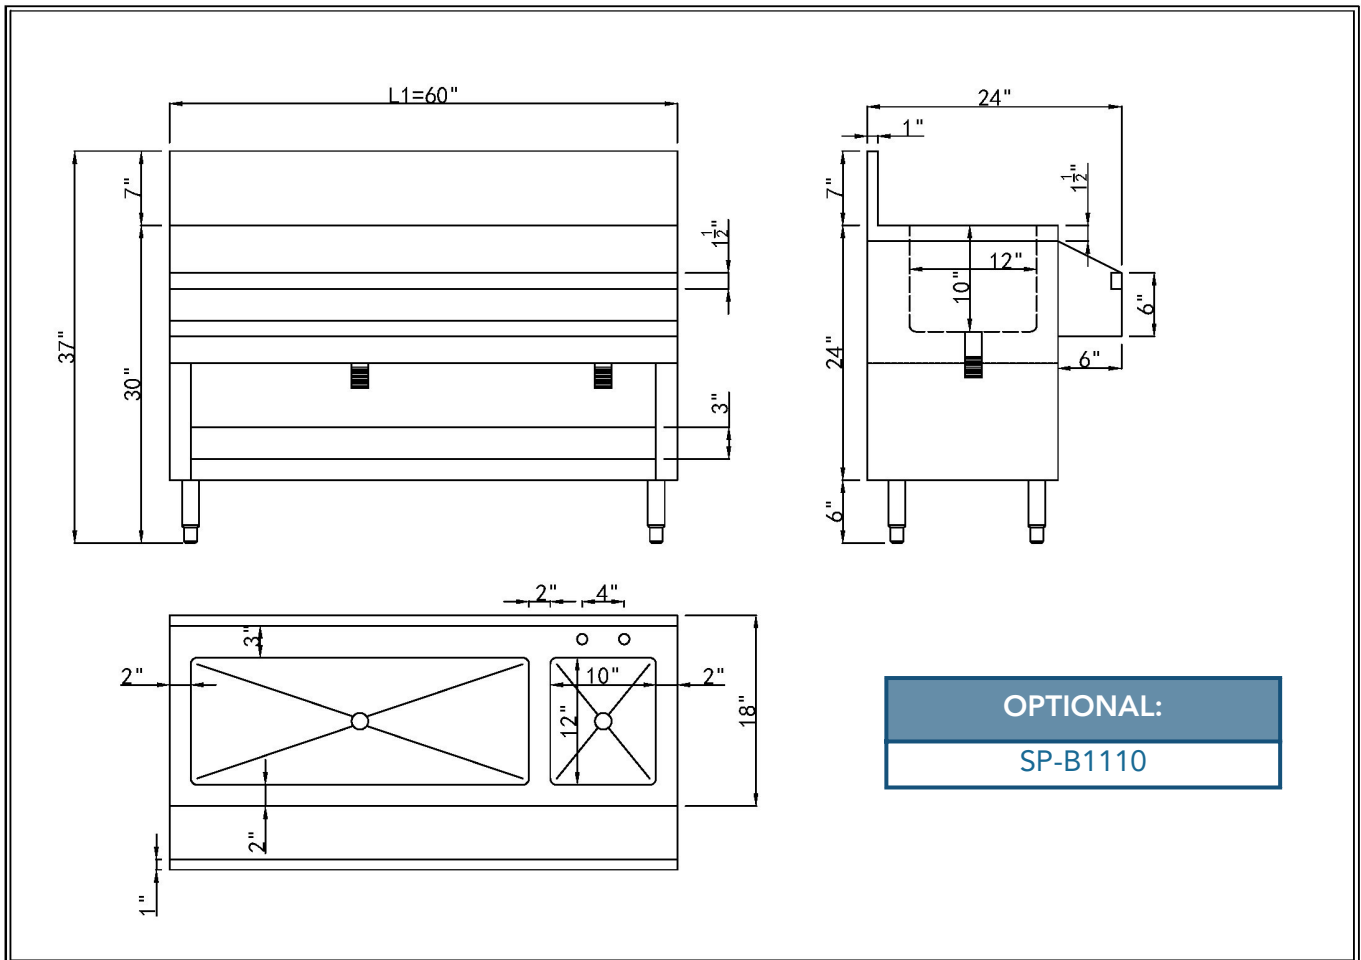

# Sensi Pro Cocktail Mix Unit 60"

1 each 10" x 12" Bowl Size

Ice Bin

304 Stainless Steel

16Gauge

4" on Center Faucet Holes

All Covered Corner Construction

Drain Assembly Included

Galvanized Legs 1 5/8" diaStainless Steel

Adjustable FeetStainless Steel Speed Rail

# TAYLOR GROUP

 RMT DISTRIBUTORS  
ATLANTIC CANADA

Model No.	Dimensions A x B
SPCMU60	24" x 60"

**OPTIONAL:**  
SP-B1110