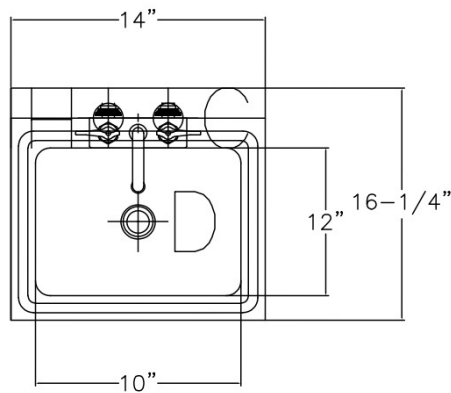

## Sensi Pro Hand Sinks

304 Stainless Steel  
18 Gauge

All Coved Corner Construction  
Faucet & Drain Assembly Included

Model No.

SP1410-1