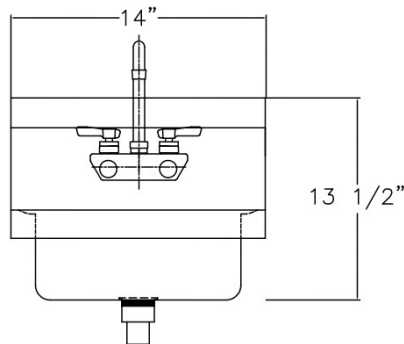

## Sensi Pro Hand Sinks

304 Stainless Steel  
18 Gauge

All Coved Corner Construction  
Faucet & Drain Assembly Included

Model No.

SP1410-1