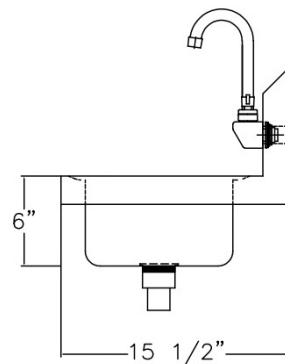

## Sensi Pro Hand Sinks

304 Stainless Steel  
18 Gauge

All Coved Corner Construction  
Faucet & Drain Assembly Included

Model No.

SP1410-1