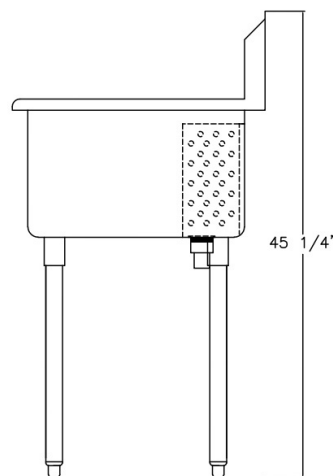

Sensi Pro Single Compartment Sink Right Drain Board

18" x 21" Bowl Size
Right 24" Drainboard
304 Stainless Steel
18 Gauge

8" on Center Faucet Holes
All Coved Corner Construction
Overflow Tube & Drain Assembly Included
Galvanized Legs 1 5/8" dia
Stainless Steel Adjustable Feet

TAYLOR GROUP

RMT DISTRIBUTORS
ATLANTIC CANADA

Model No.
SP1821-1-R24

OPTIONAL FAUCETS:
B-0231
B-0133-ADF12

SENSI PRO

ECONOMIZE WITHOUT COMPROMISE