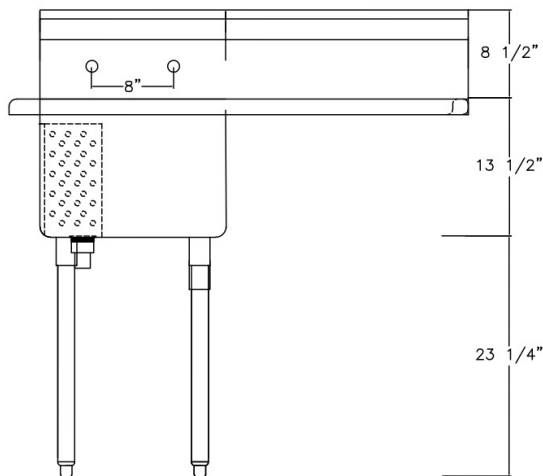

Sensi Pro Single Compartment Sink Right Drain Board

18" x 21" Bowl Size
Right 24" Drainboard
304 Stainless Steel
18 Gauge

8" on Center Faucet Holes
All Coved Corner Construction
Overflow Tube & Drain Assembly Included
Galvanized Legs 1 5/8" dia
Stainless Steel Adjustable Feet

TAYLOR GROUP

RMT DISTRIBUTORS
ATLANTIC CANADA

Model No.
SP1821-1-R24

OPTIONAL FAUCETS:
B-0231
B-0133-ADF12

SENSI PRO

ECONOMIZE WITHOUT COMPROMISE