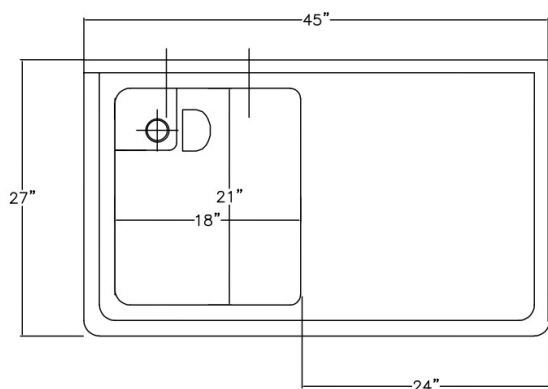

Sensi Pro Single Compartment Sink Right Drain Board

18" x 21" Bowl Size
Right 24" Drainboard
304 Stainless Steel
18 Gauge

8" on Center Faucet Holes
All Coved Corner Construction
Overflow Tube & Drain Assembly Included
Galvanized Legs 1 5/8" dia
Stainless Steel Adjustable Feet

TAYLOR GROUP

RMT DISTRIBUTORS
ATLANTIC CANADA

Model No.
SP1821-1-R24

OPTIONAL FAUCETS:
B-0231
B-0133-ADF12

SENSI PRO

ECONOMIZE WITHOUT COMPROMISE