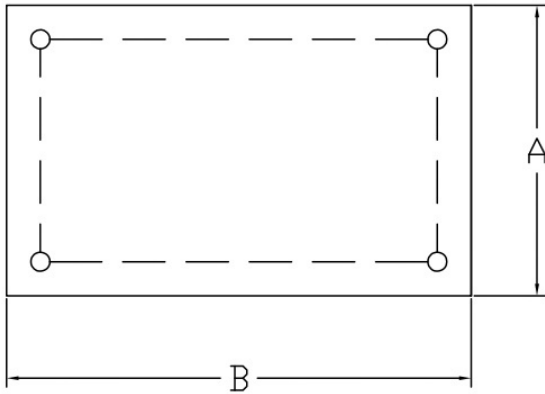

TAYLOR GROUP

Sensi Pro Stainless Steel Work Tables

RMT DISTRIBUTORS
ATLANTIC CANADA

430 Stainless Steel
34" Work Table Height
Heavy Duty Undershelf Gussets
Stainless Steel Adjustable Bullet Feet

Model No.	Dimensions A x B
SP2424WT-SS	24" x 24"
SP3036WT-SS	30" x 36"
SP3048WT-SS	30" x 48"
SP3060WT-SS	30" x 60"
SP3072WT-SS	30" x 72"
SP2496WT-SS	24" x 96"
SP3096WT-SS	30" x 96"