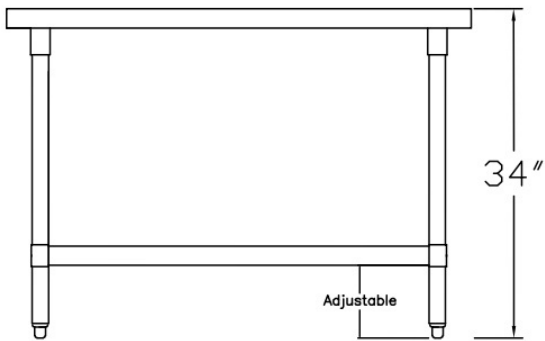

TAYLOR GROUP

Sensi Pro Stainless Steel Work Tables

RMT DISTRIBUTORS
ATLANTIC CANADA

430 Stainless Steel
34" Work Table Height
Heavy Duty Undershelf Gussets
Stainless Steel Adjustable Bullet Feet

Model No.	Dimensions A x B
SP2424WT-SS	24" x 24"
SP3036WT-SS	30" x 36"
SP3048WT-SS	30" x 48"
SP3060WT-SS	30" x 60"
SP3072WT-SS	30" x 72"
SP2496WT-SS	24" x 96"
SP3096WT-SS	30" x 96"